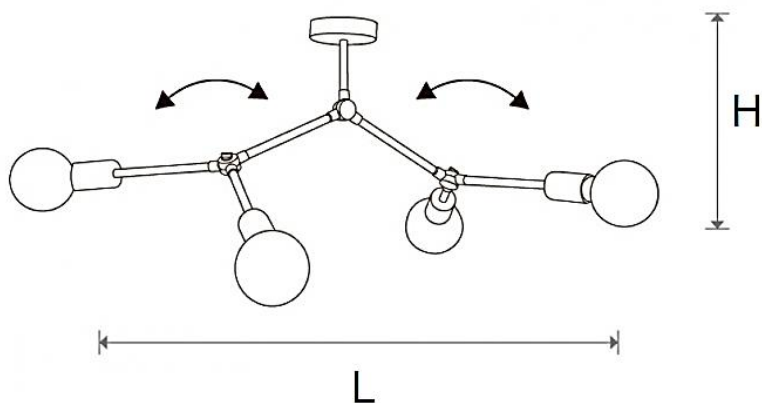

EL[®]MARK

The Brand of Electricity

ARTE SERIES

GENERAL INFORMATION »

- ∴ Input Voltage: 220-240VAC
- ∴ Lamp holder: E27
- ∴ Material: Metal
- ∴ Color of the body: Black
- ∴ Lamps: Not Included, max 40W on lamp holder
- ∴ IP Rate: IP20

PRODUCT DETAILS »

Catalogue number	Description	Colour	Lamp holder
955ARTE4	Ceiling lamp	Black	4xE27

DIMENSIONS »

Catalogue number	Length (mm)	Height (mm)
955ARTE4	580/400	390

ADDITIONAL INFORMATION »

Catalogue number	Barcode	Packing /Box (pcs)
955ARTE4	3800131228765	1/1